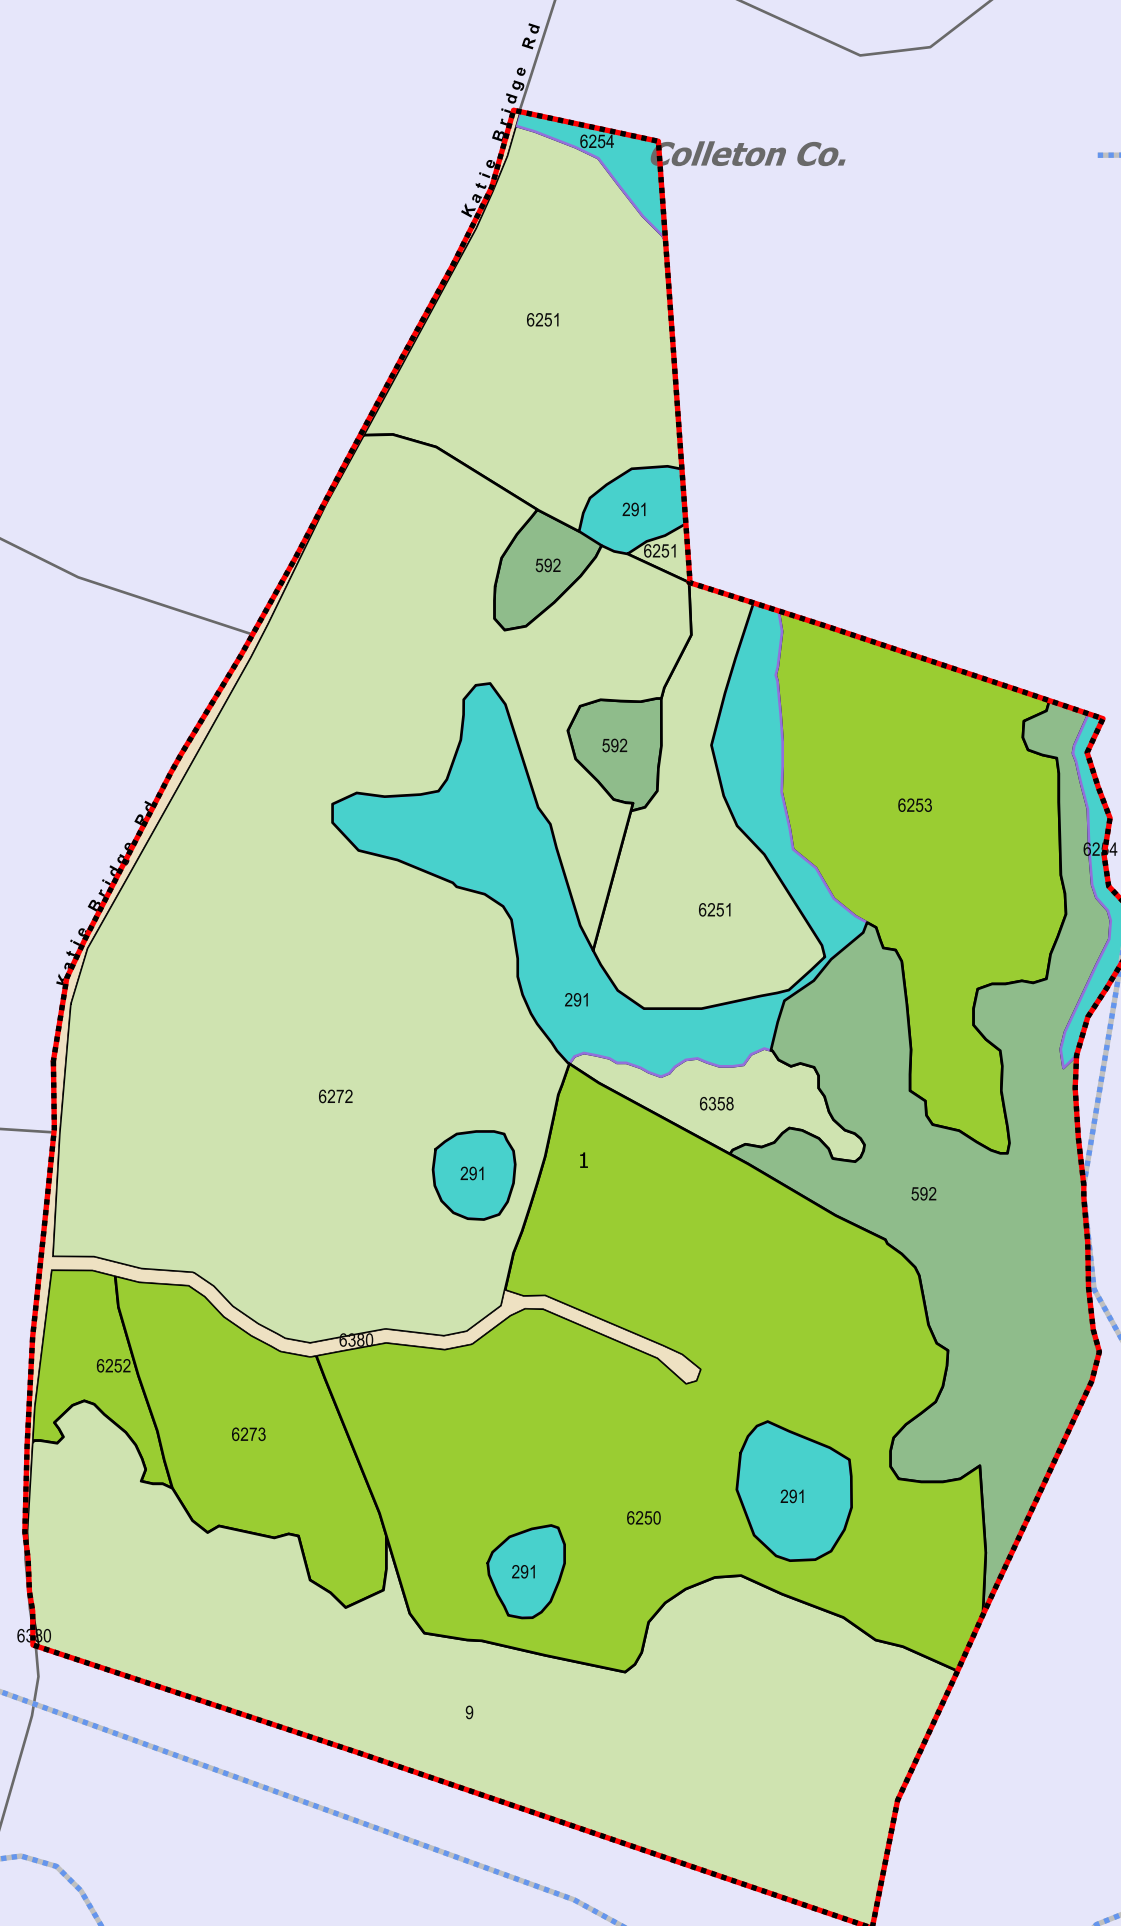

THOMPSON-WEST

COUNTY: COLLETON

STATE: SC

ACRES: 281.2

Map Scale 1 in : 594 ft
Reference Scale 1:7128

American Forest Management Inc.
www.americanforestmanagement.com

- HARDWOOD/PINE - 28.6 ac.
- PINE PLANTATION - 82.3 ac.
- SOFTWOOD - 142.6 ac.
- SWAMP HARDWOOD - 23.3 ac.
- UNDEFINED - 4.4 ac.