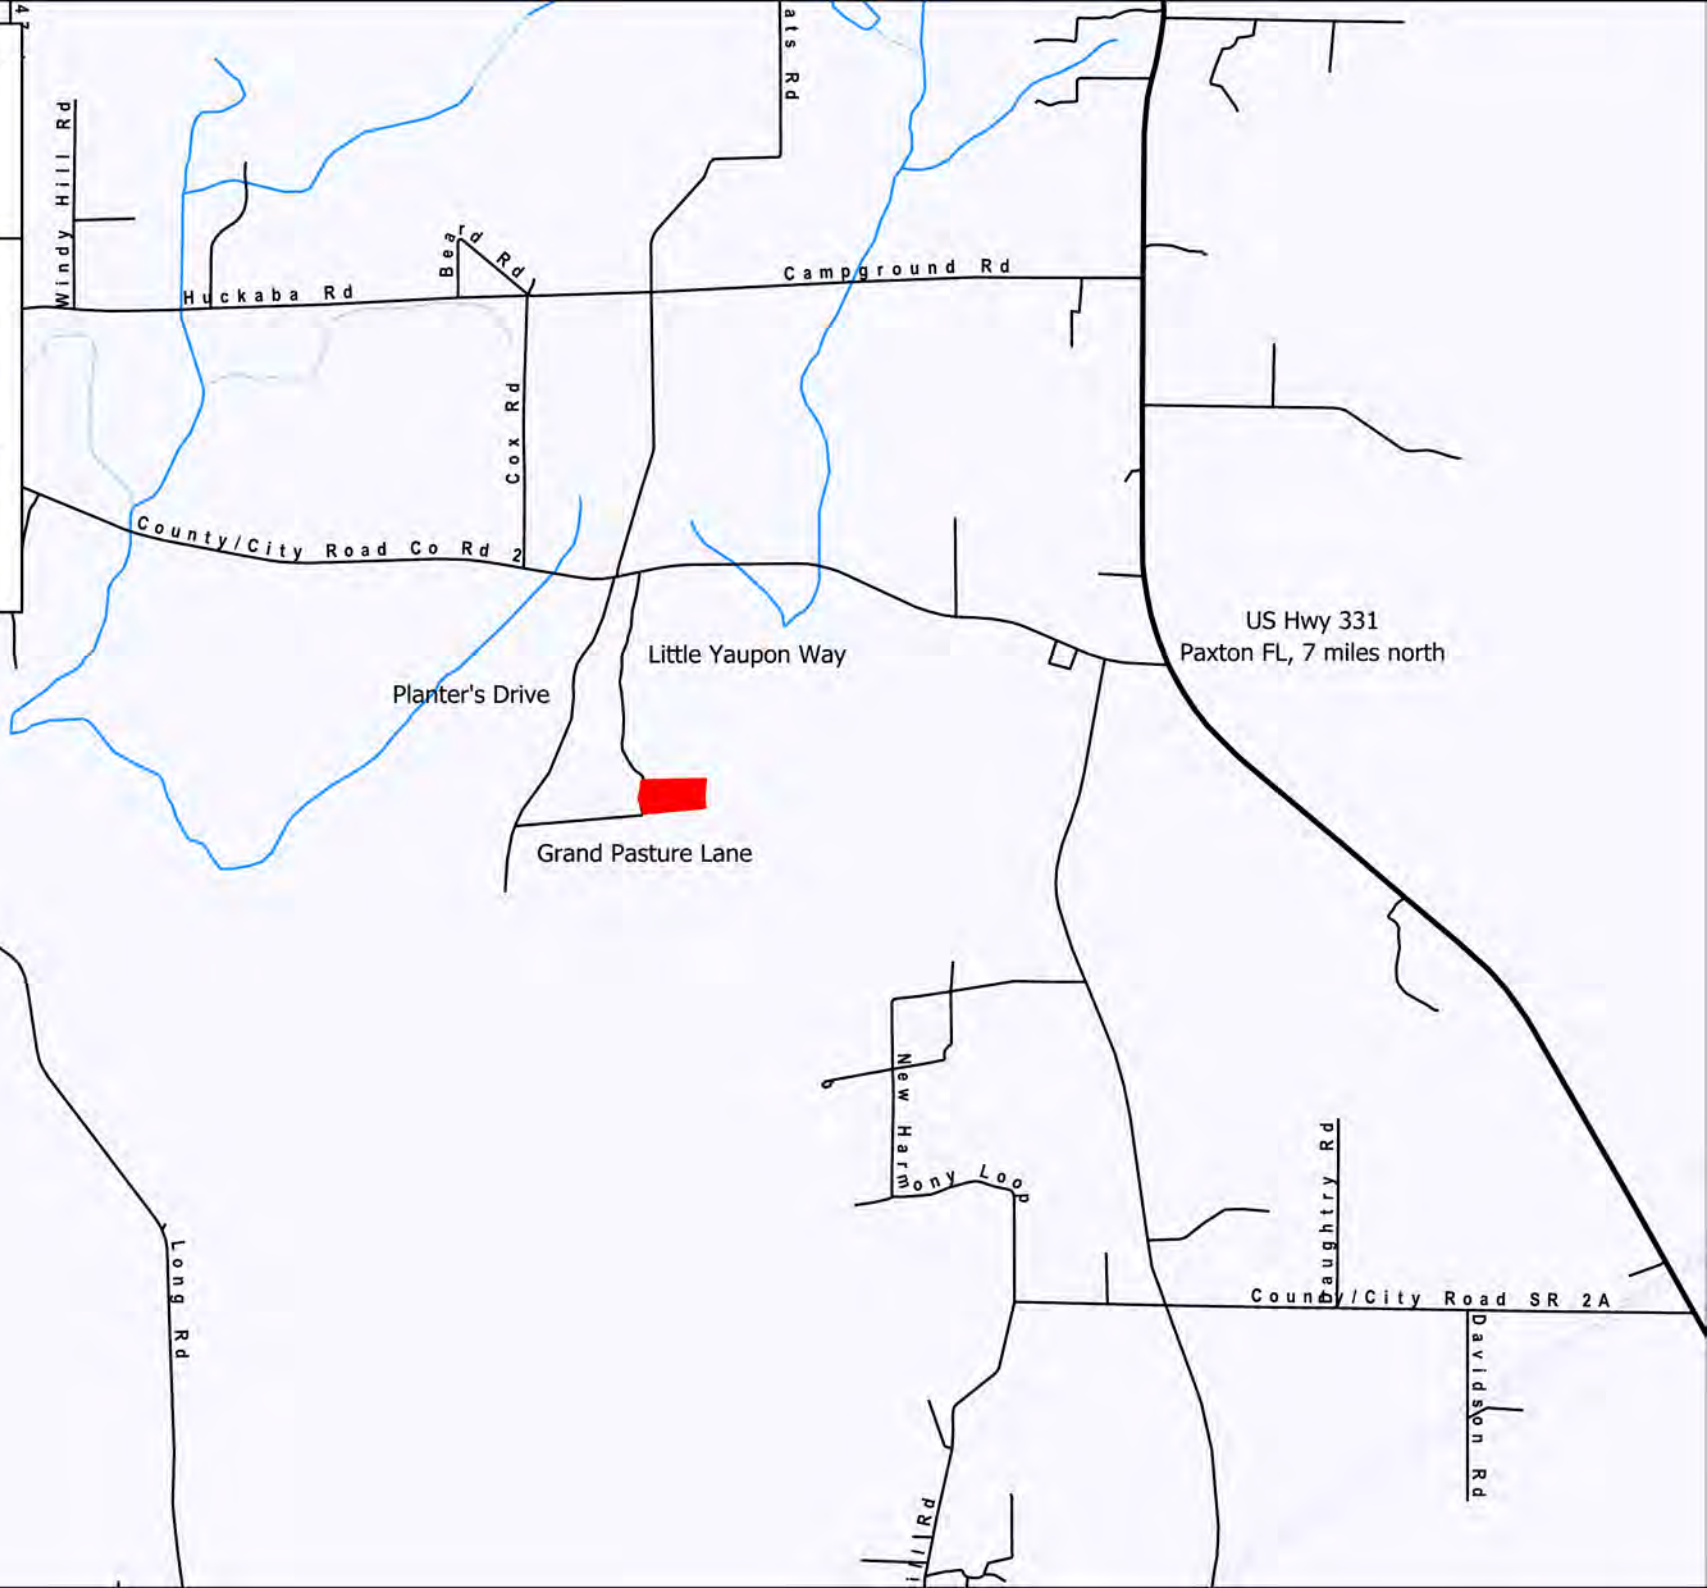

WALTON PLANTATION K9 & K10
+/- 20 Acres
Walton County
Florida

Map Scale 1 in = 3960 ft
Reference Scale 1:47520

AMERICAN FOREST
MANAGEMENT

American Forest Management Inc.
Marianna, Florida
(850) 526 - 5110
www.americanforestmanagement.com

US Hwy 331
Paxton FL, 7 miles north

Grand Pasture Lane

Little Yaupon Way

Planter's Drive

County/City Road Co Rd 2

Campground Rd

Huckaba Rd

Windy Hill Rd

Beard Rd

Cox Rd

Stis Rd

Al

Long Rd

New Harmony Loop

Daughtry Rd

Davidson Rd

County/City Road SR 2A