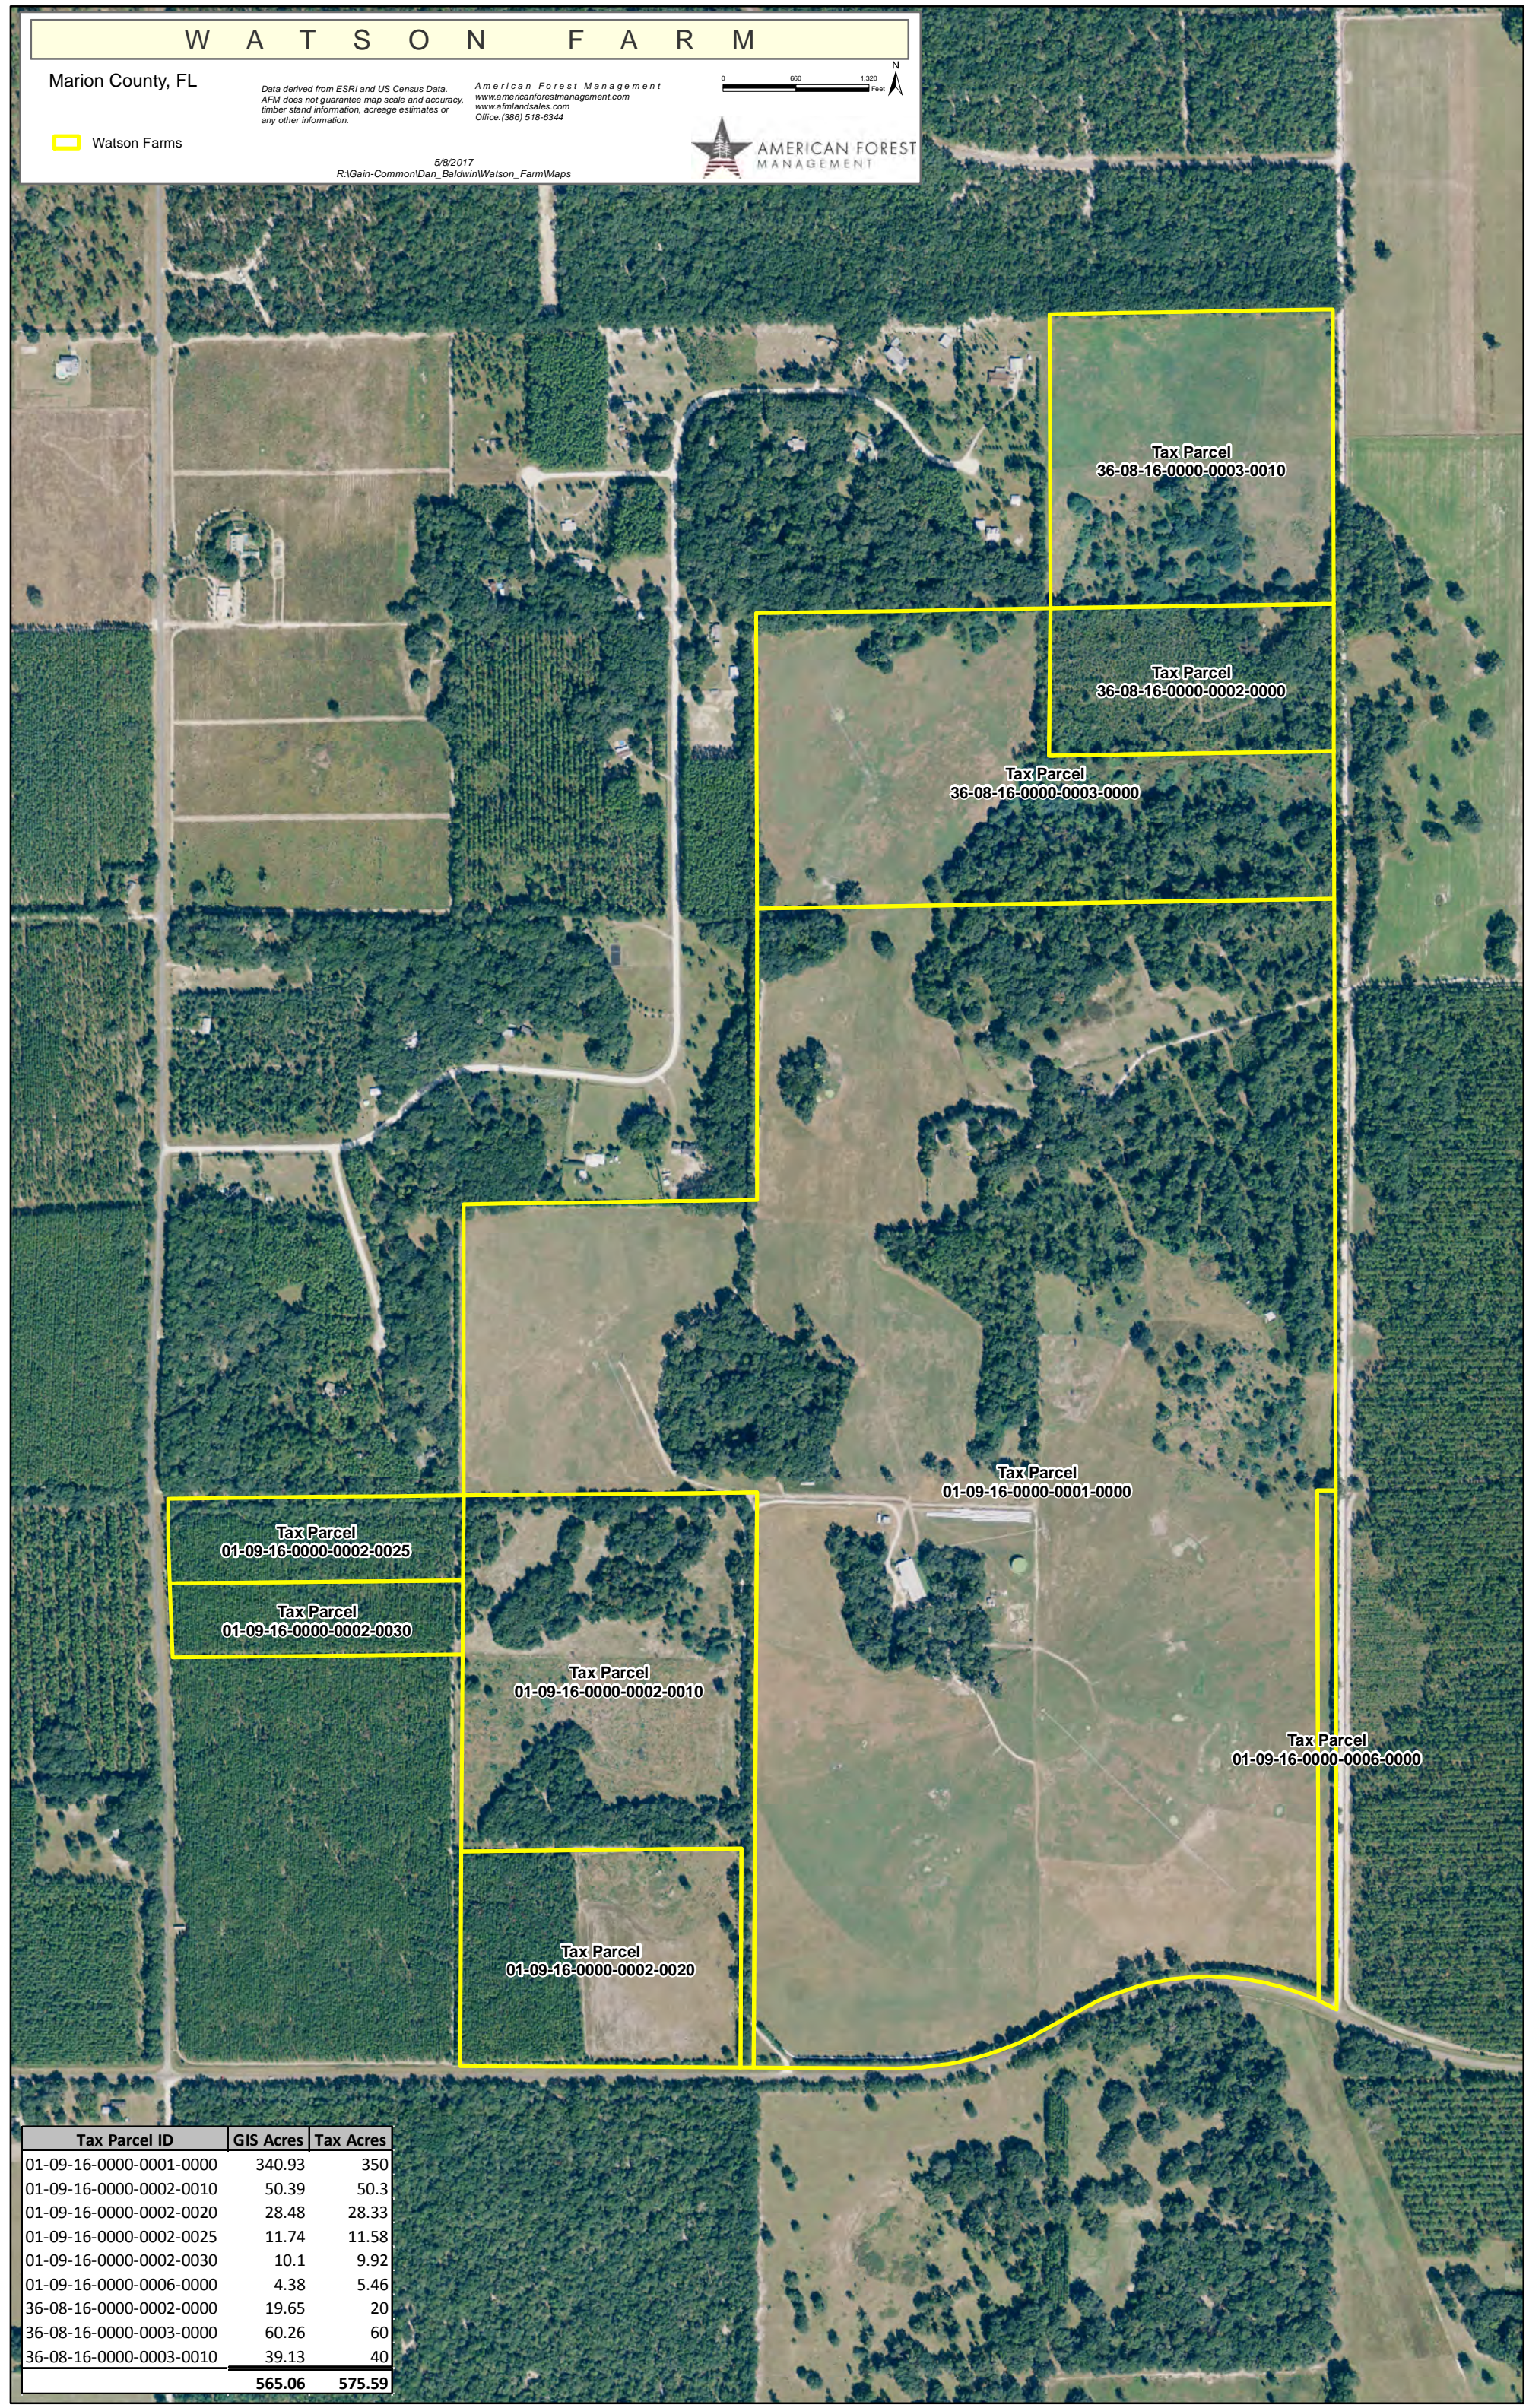

W A T S O N F A R M

Marion County, FL

American Forest Management
www.americanforestmanagement.com
www.afmlandsales.com
Office: (386) 518-6344

0 660 1,320 Feet

Watson Farms

5/8/2017
R:\Gain-Common\Dan_Baldwin\Watson_Farm\Maps

Tax Parcel
36-08-16-0000-0003-0010

Tax Parcel
36-08-16-0000-0002-0000

Tax Parcel
36-08-16-0000-0003-0000

Tax Parcel
01-09-16-0000-0001-0000

Tax Parcel
01-09-16-0000-0002-0025

Tax Parcel
01-09-16-0000-0002-0030

Tax Parcel
01-09-16-0000-0002-0010

Tax Parcel
01-09-16-0000-0006-0000

Tax Parcel
01-09-16-0000-0002-0020

Tax Parcel ID	GIS Acres	Tax Acres
01-09-16-0000-0001-0000	340.93	350
01-09-16-0000-0002-0010	50.39	50.3
01-09-16-0000-0002-0020	28.48	28.33
01-09-16-0000-0002-0025	11.74	11.58
01-09-16-0000-0002-0030	10.1	9.92
01-09-16-0000-0006-0000	4.38	5.46
36-08-16-0000-0002-0000	19.65	20
36-08-16-0000-0003-0000	60.26	60
36-08-16-0000-0003-0010	39.13	40
	565.06	575.59